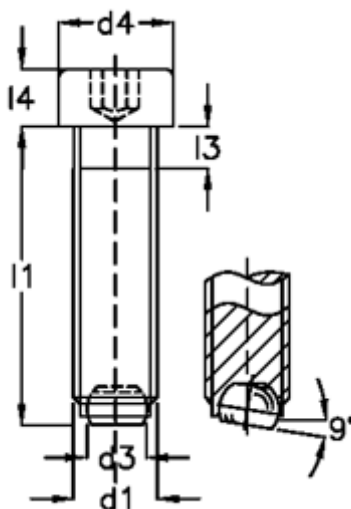

Article number: 2092762411B  
Description: E+G Screws with ball  
GN 606-M6-30-VN

## Measures

---

d1	= M6
d2	= 4.0
d3	= 3.2
d4	= 10
Internal hexagon	= 5.0
l1	= 30
l3	= 3.0
l4	= 6